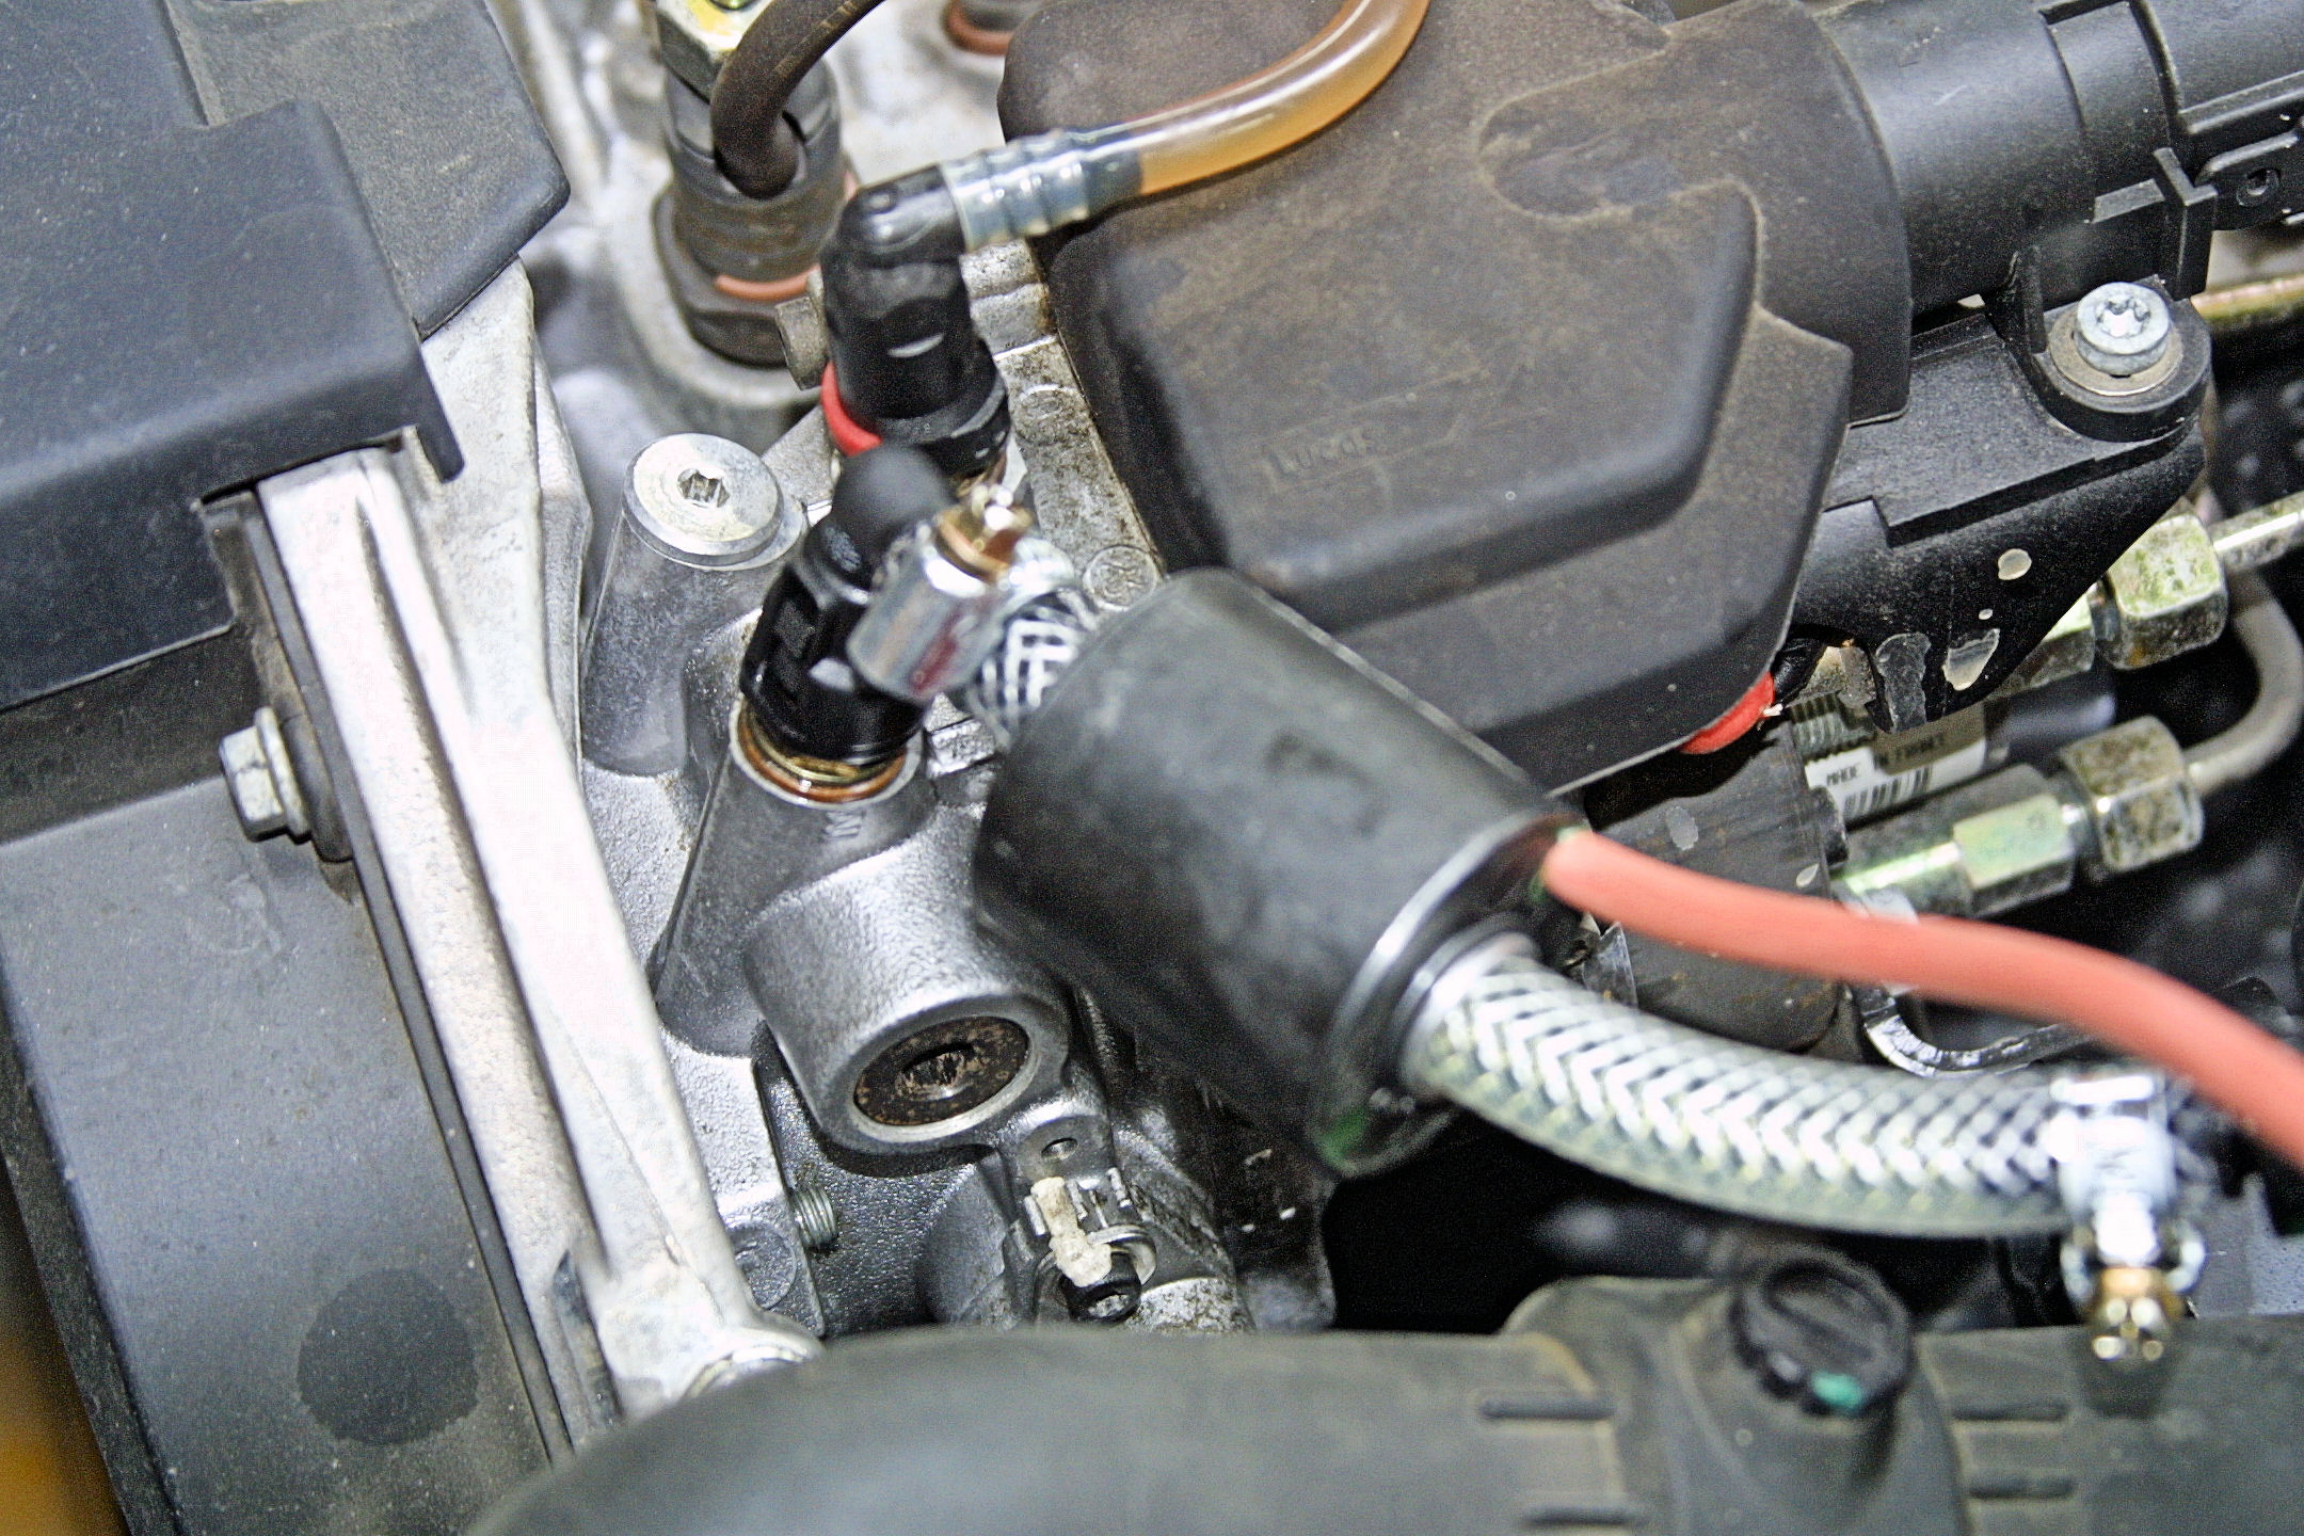

RO PH 18 XXP

CARDINAL MOTORS PLOIESTI © 0720/300322, 529494

DE-CA 500  
FRAGILE  
MADE IN ITALY  
ACED 3/8" 120  
MATT. 0-16/05/2007  
E3 TOR-02 6198-00