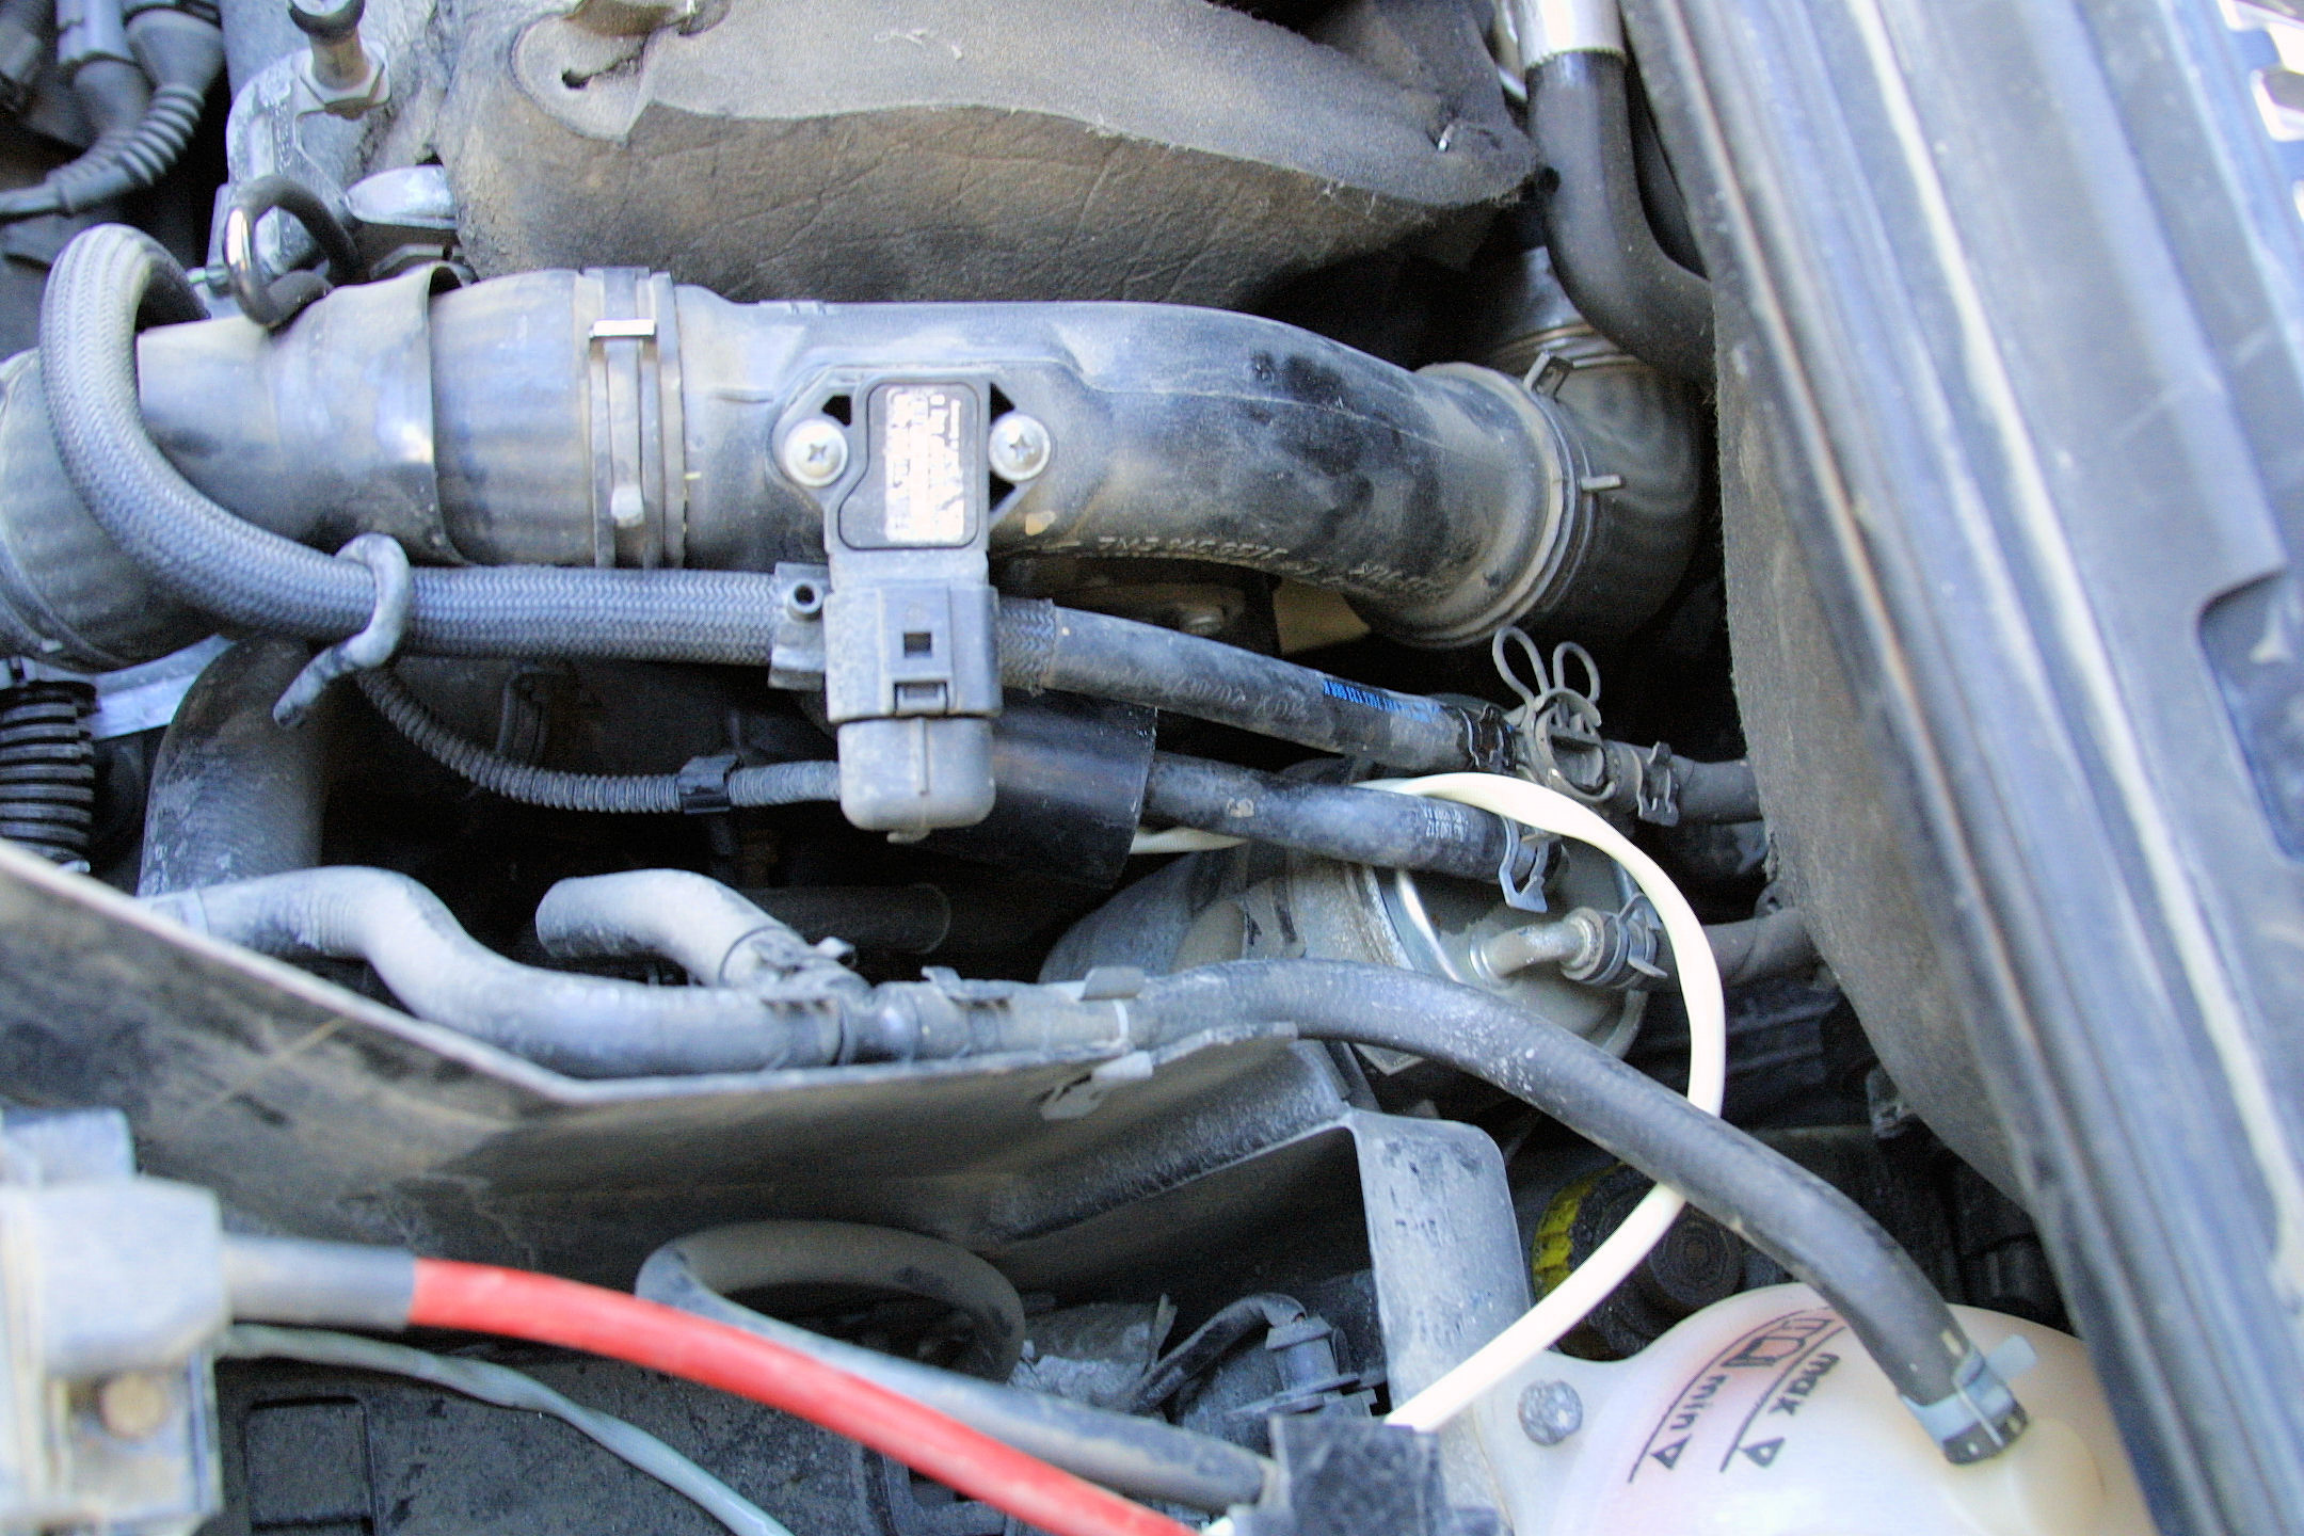

RO PH 18 XXP

CARDINAL MOTORS PLOIESTI © 0720/300322, 529494

DE-CA 500  
FRAGILE  
MADE IN ITALY  
ACED 3/8" 120  
MATT. 0-16/05/2007  
E3 TOR-02 6198-00